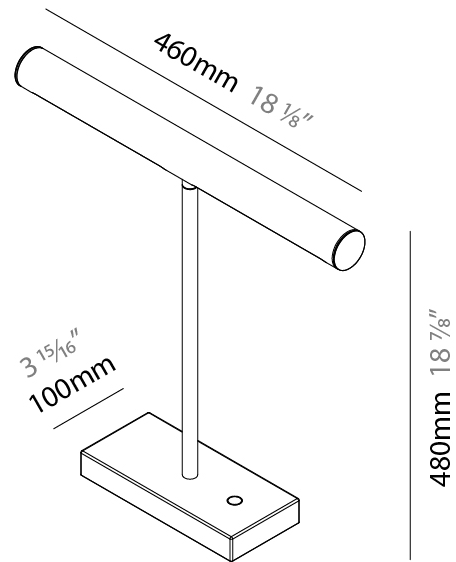

PROJECT	
TYPE	
SPECIFIER	
QUANTITY	
DATE	

ELLE PORTABLE

D204004-

base number   Finish
Options

1. To build a product code in our configurator select the specify button on the base model # product page
2. To build a manual product code on this datasheet choose from the options listed below in blue font and add the suffix to the base model #

GENERAL

Series: Elle
Brand: Zaneen
Division: Design
Mounting Type: Portable
Mounting Location: Table
Subcategory: Task

PHYSICAL

Shape: Cylinder
Length (mm): 460
Length (in): 18 7/8
Width (mm): 100
Width (in): 3 15/16
Height (mm): 480
Height (in): 18 7/8
Light Distribution: Direct
Diffuser: Acrylic Bi-Satin
Fixture Finish: MBK / MWH / MCB
Fixture Material: Aluminum

ELECTRICAL

Lamp Type: LED
Input Wattage (W): 6
Dimming: Touch Dimming
Driver Included: Yes
Driver Location: Inline Transformer Plug
Driver Class: Class 2
Input Voltage (V): 120 - 277
Output Voltage (V): 24

LED

Color Temperature (°K): 3000
CRI: >90 CRI
Lamp Life (hrs): 50000

OPTICAL

RATINGS AND CERTIFICATIONS

Certified By: Certified for North American Standards
IP rating: IP20